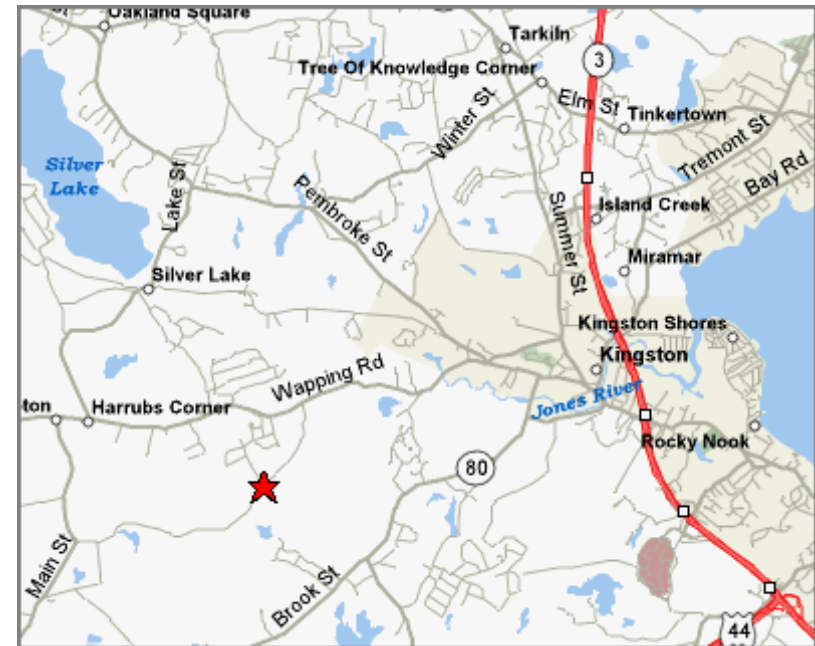

NOBODY BUILDS THEM LIKE WE DO!

Directions to our Main Location in Kingston:

- From Rte 3 (exit 10) follow sign toward Kingston
- At light go LEFT onto 3A south (follow appx. 1.25 miles)
- Immediately after crossing Railroad tracks make a RIGHT onto Evergreen Street
- Go to light and proceed across onto Rte 106 West
- Follow Rte 106 west (appx 1.5 miles)
- Make a LEFT onto Ring Road (You will see a BIG Ice Cream Cone at corner)
- Go appx .85 miles and New England Shed & Barn will be on your LEFT